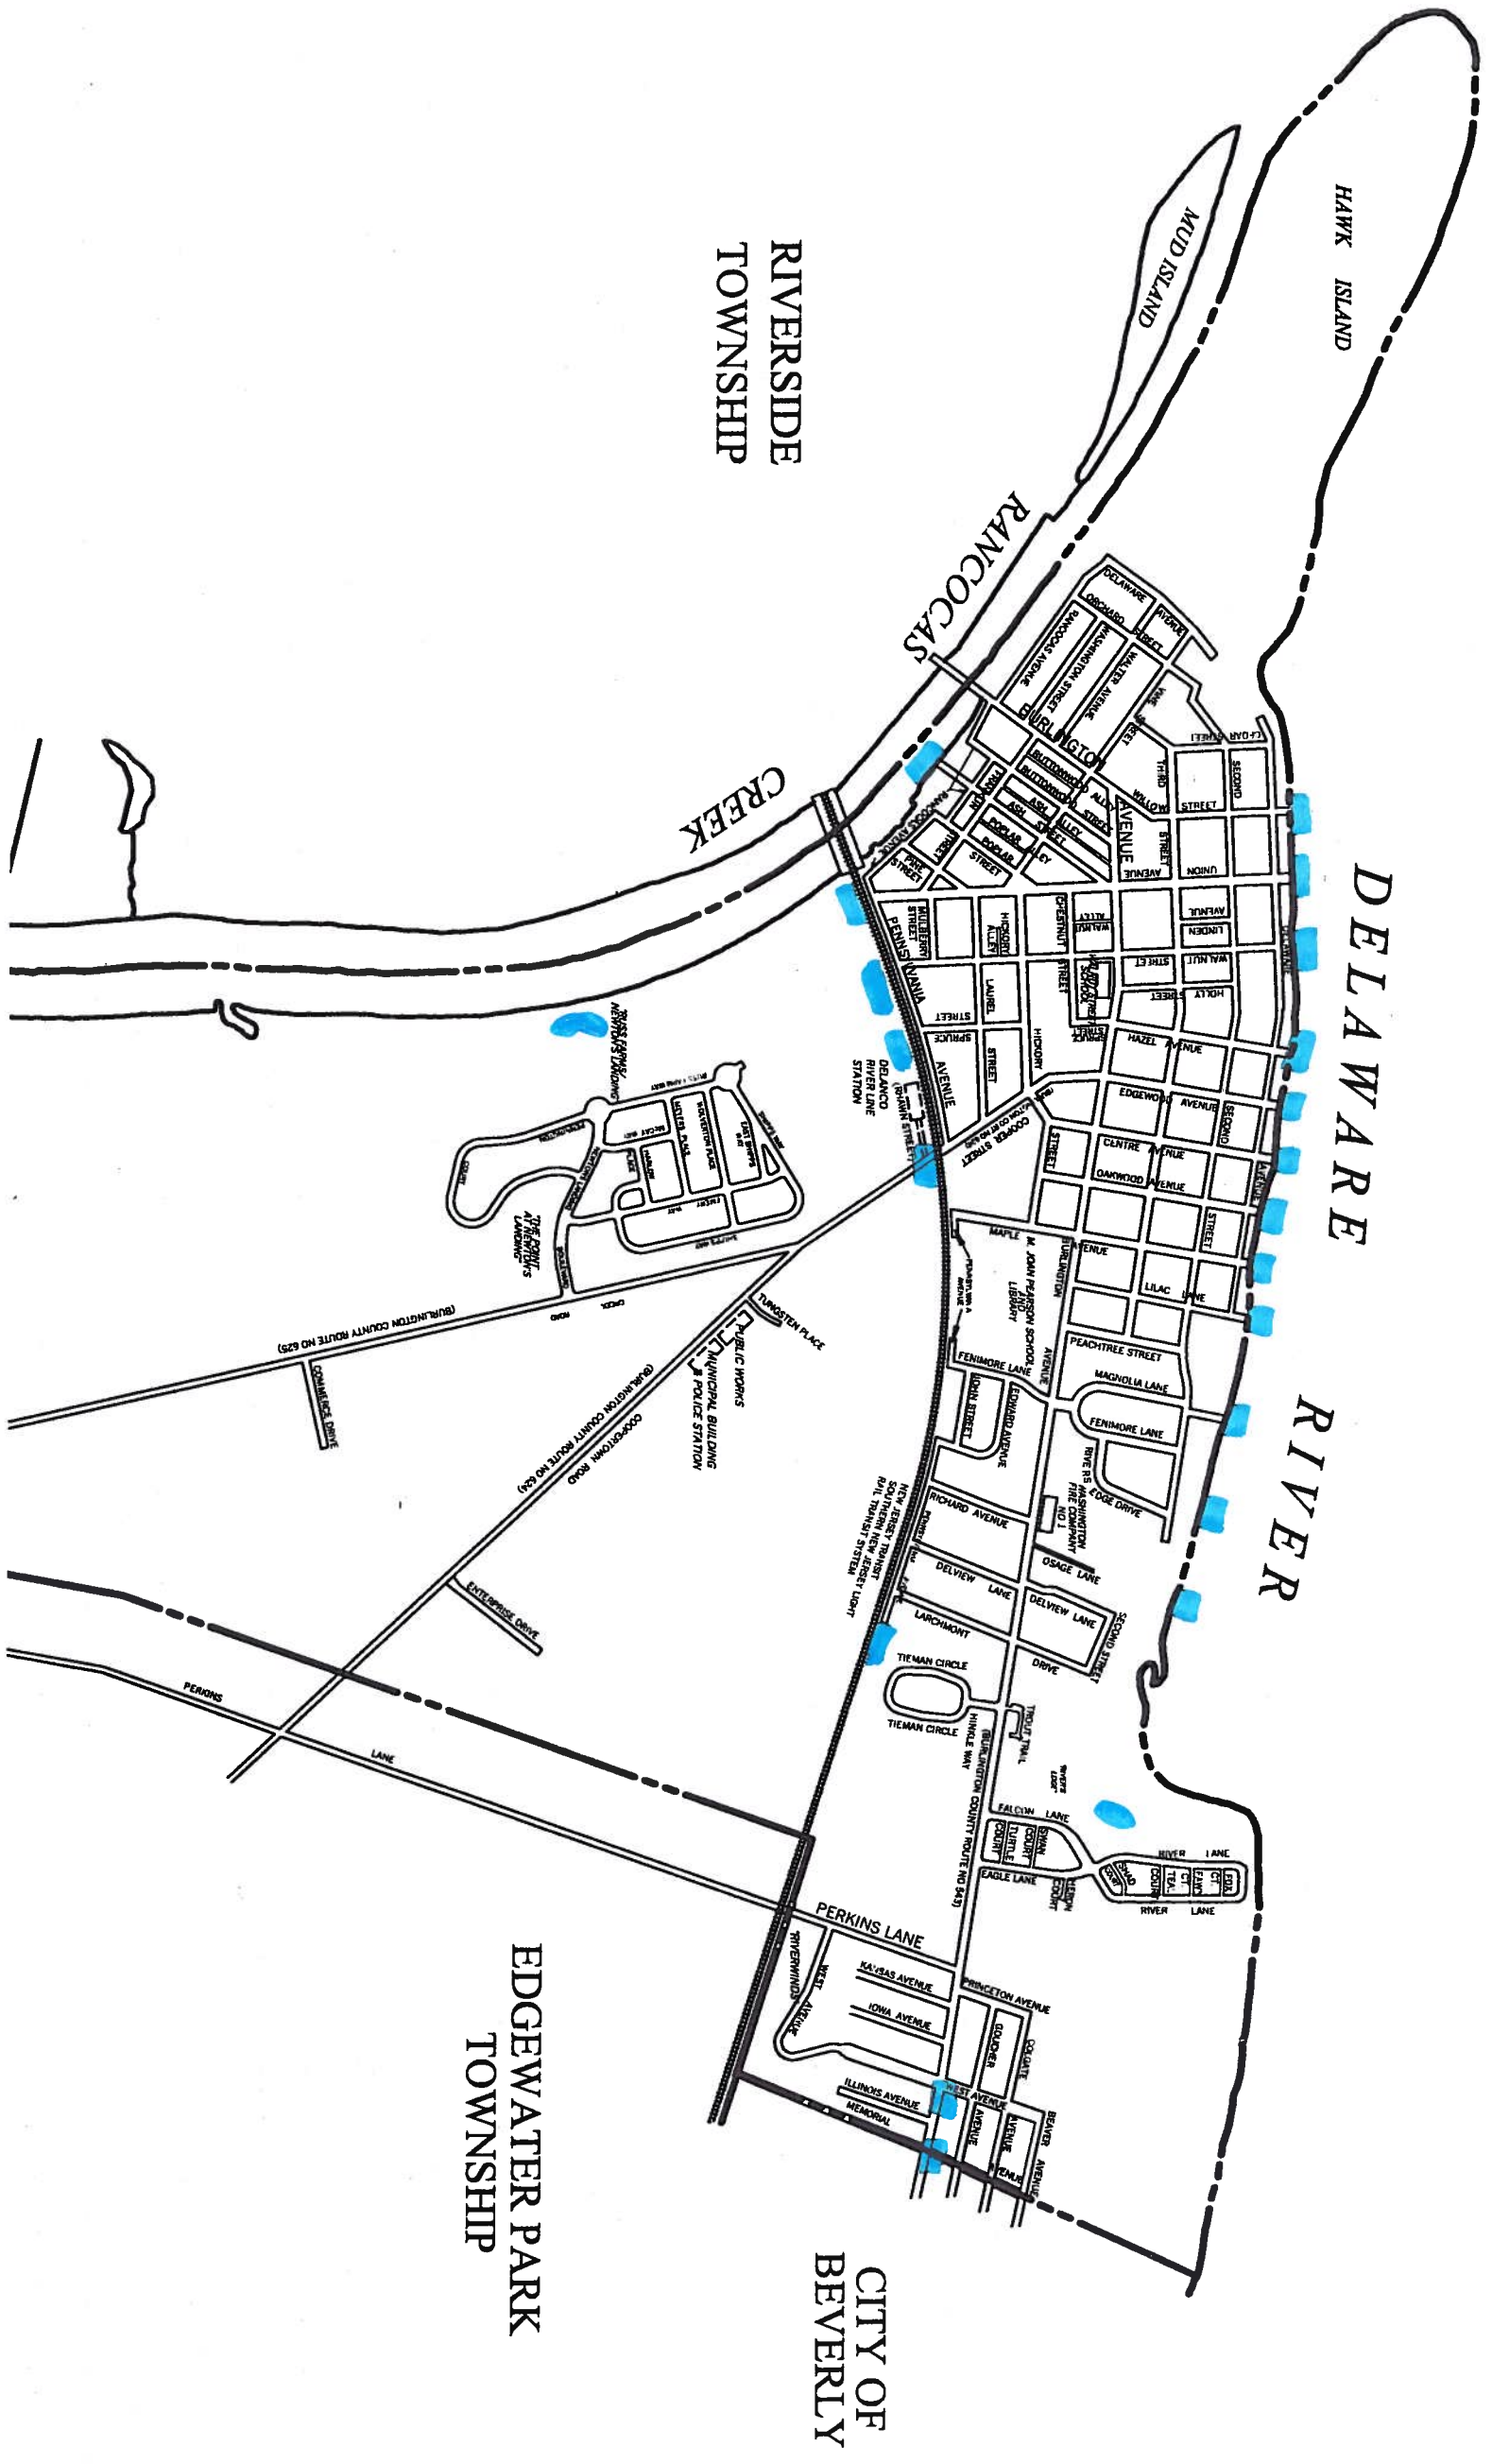

TOWNSHIP OF DELANCO, BURLINGTON COUNTY

OUTFALL MAP

RIVERSIDE  
TOWNSHIP

DELANCO  
RIVER

EDGEWATER PARK  
TOWNSHIP

CITY OF  
BEVERLY