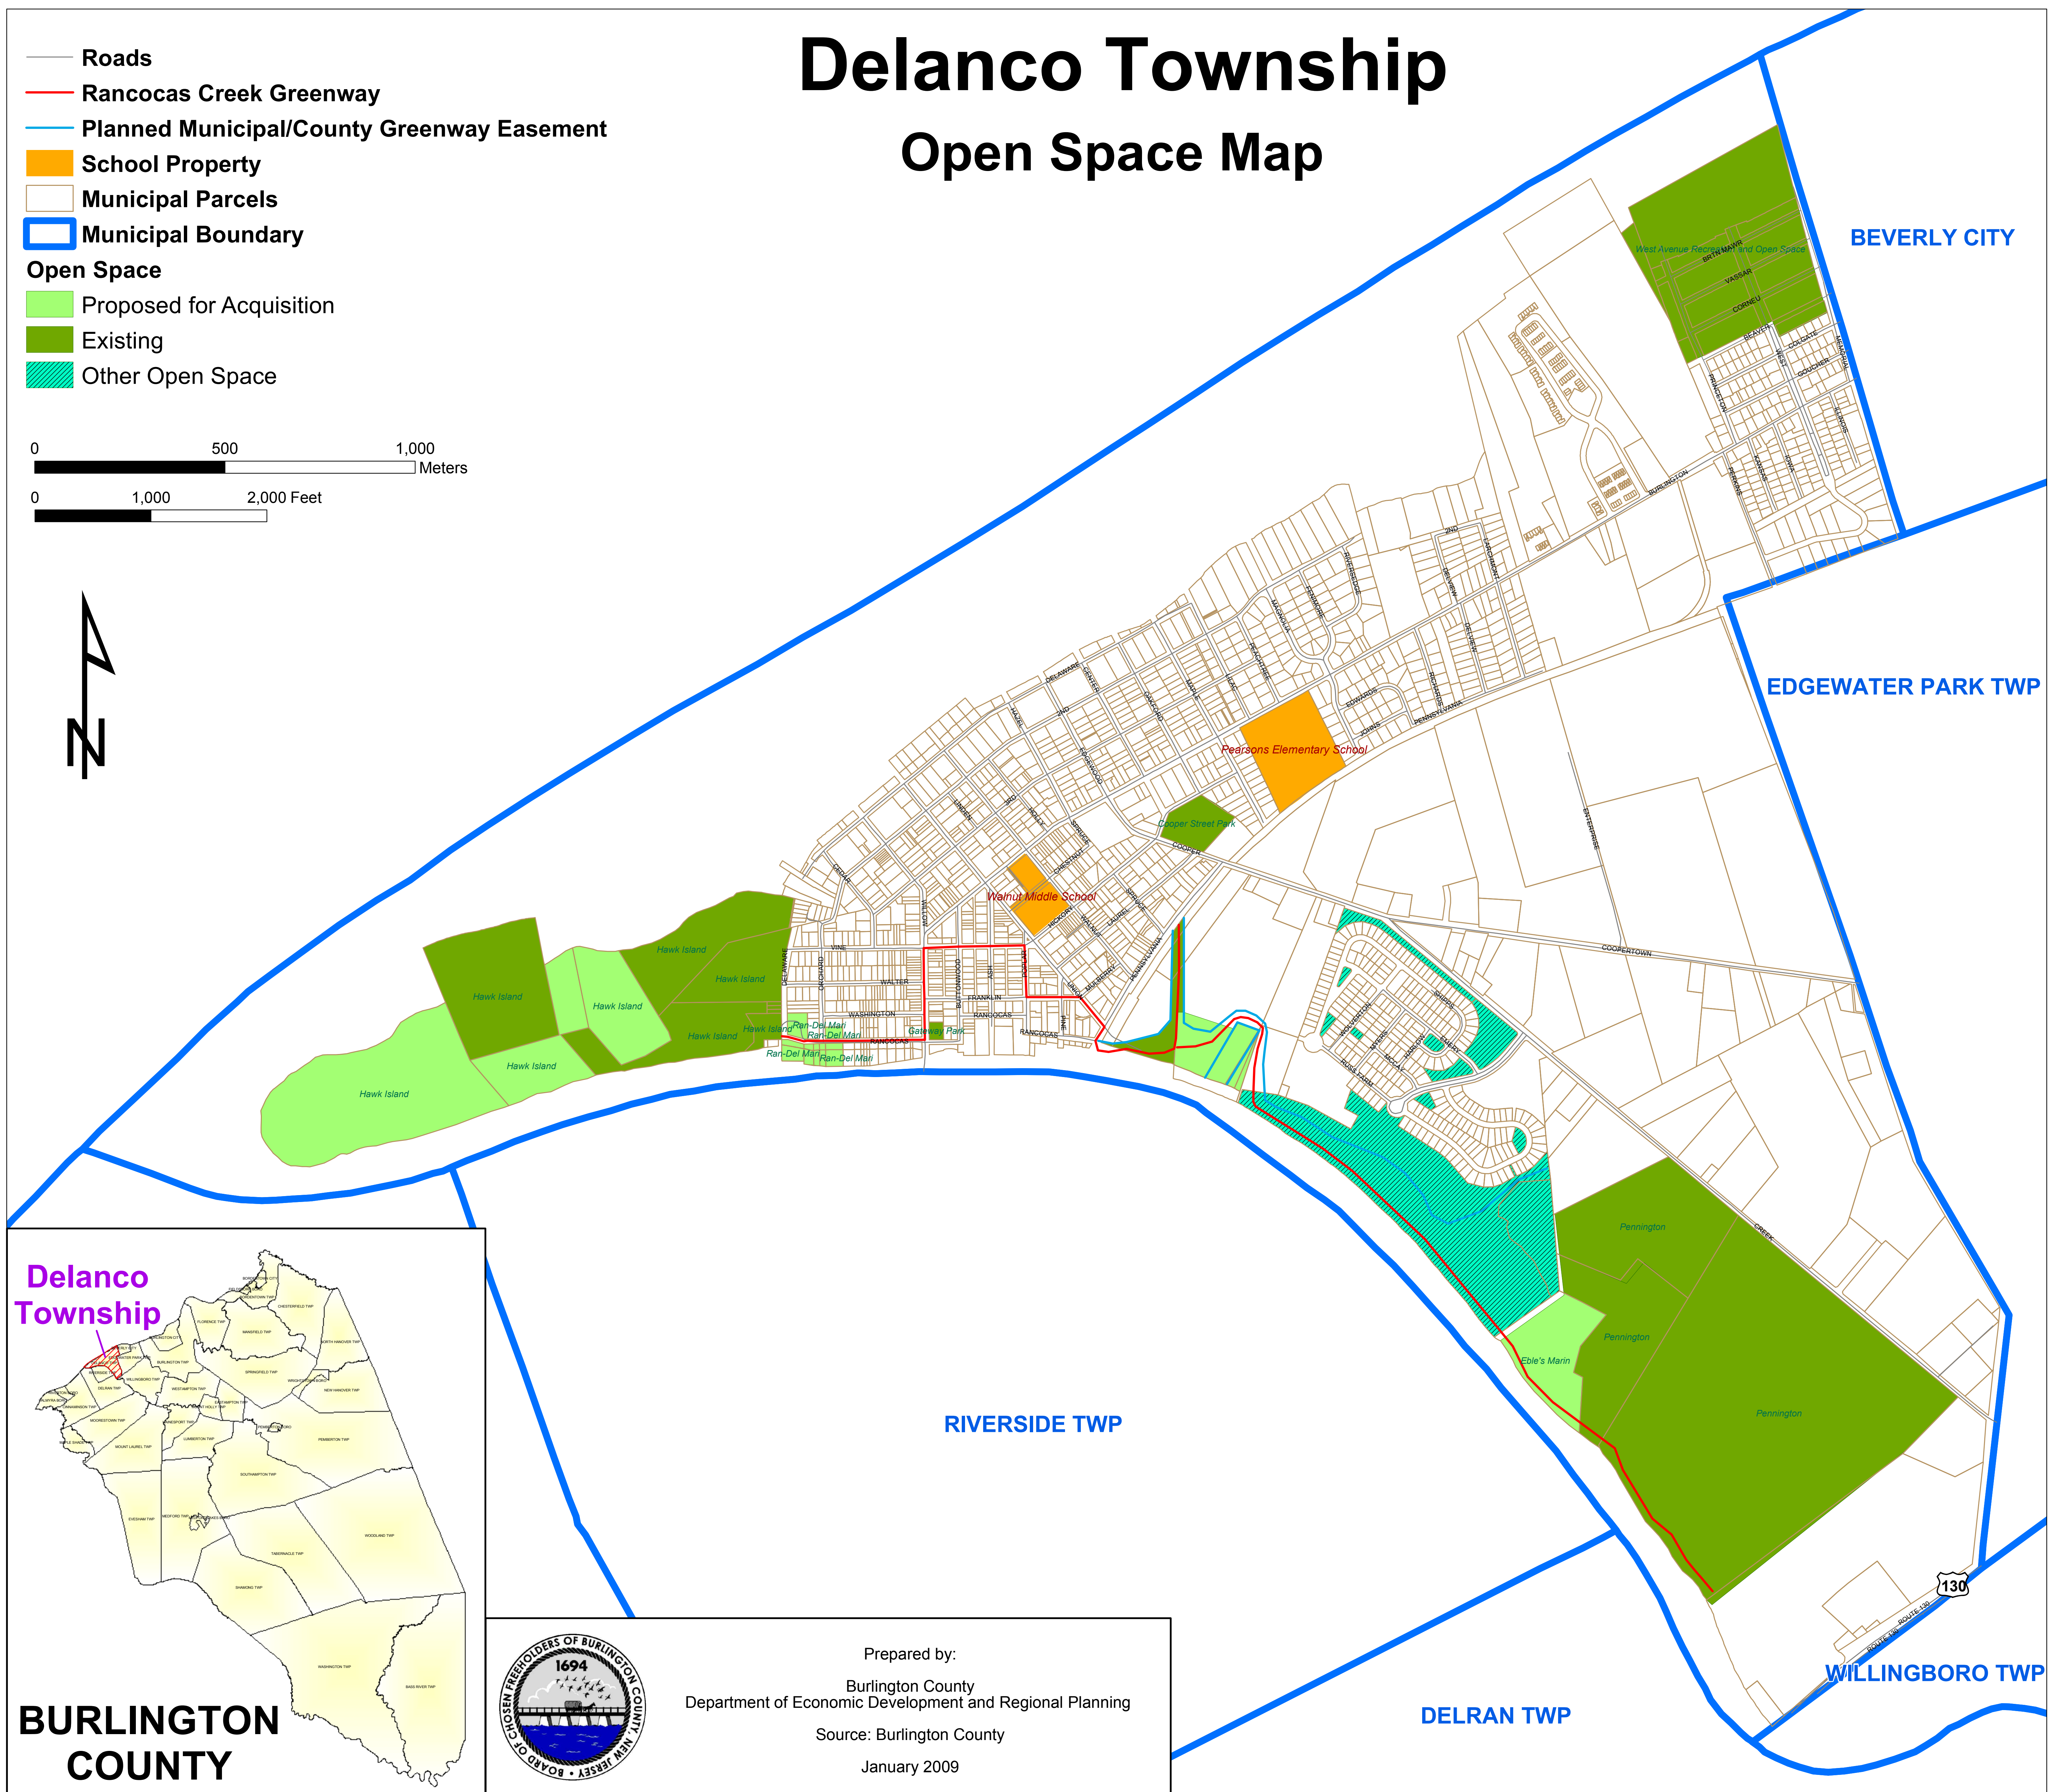

Delanco Township

Open Space Map

-  Roads
-  Rancocas Creek Greenway
-  Planned Municipal/County Greenway Easement
-  School Property
-  Municipal Parcels
-  Municipal Boundary
- Open Space**
-  Proposed for Acquisition
-  Existing
-  Other Open Space

0 500 1,000 Meters

0 1,000 2,000 Feet

Prepared by:
 Burlington County
 Department of Economic Development and Regional Planning
 Source: Burlington County
 January 2009